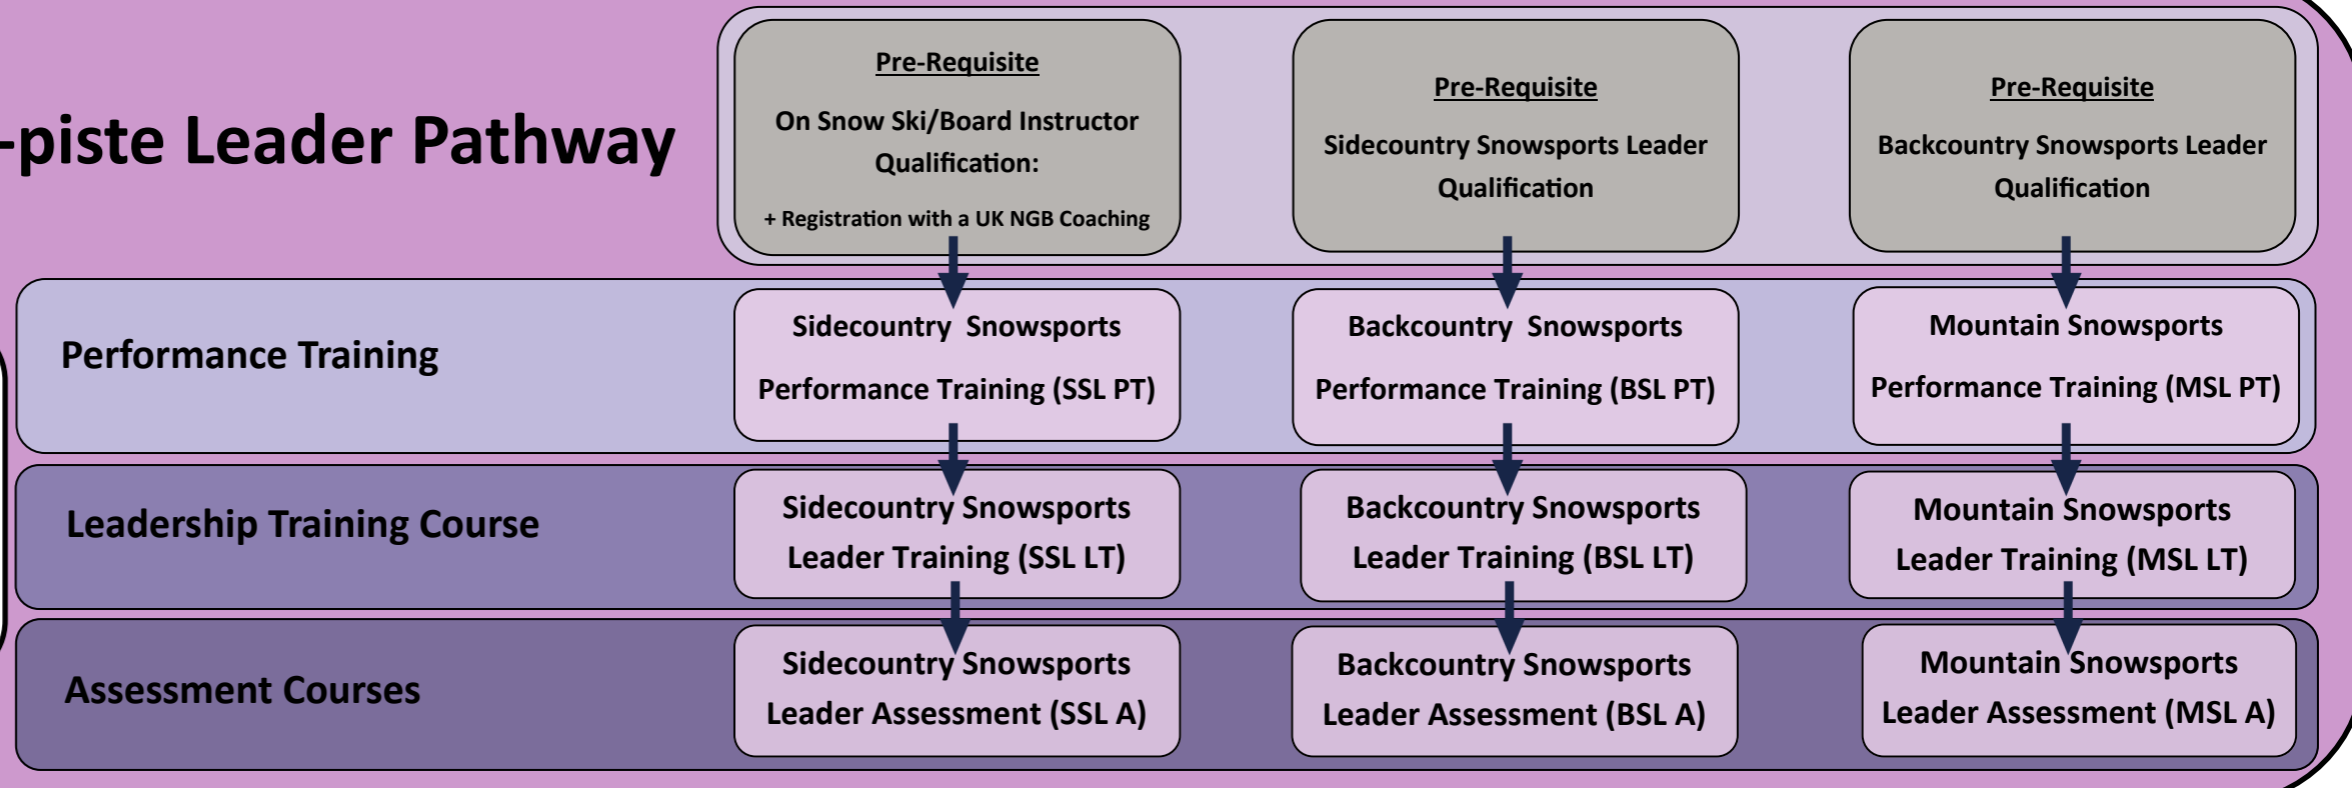

UK Snowsport Off-piste Leader Pathway

Accredited Prior Learning

APL is a fully supported and integral part of the UKSS Off-piste Pathway

Attendance not required

Attendance required

If you have Qualifications/Experience NOT covered in this model please contact Snowsport Scotland/Glenmore Lodge to discuss your personal pathway.

UK Snowsport Qualification (UKSS Mountain Induction required for Level 1 qualifications and L2 instructor qualification)	SSL PT	SSL LT	SSL A	BSL PT	BSL LT	BSL A	MSL PT	MSL LT	MSL A
Mountain Training Winter Mountain Leader	SSL PT	SSL LT	SSL A	BSL PT	BSL LT	BSL A	MSL PT	MSL LT	MSL A
BASI/IASI/UK Snowsport qualification With L3 Mountain Safety qualification	SSL PT	SSL LT	SSL A	BSL PT	BSL LT	BSL A	MSL PT	MSL LT	MSL A
BASI/IASI/UKSS qualification With L4 European Mountain Safety qualification	SSL PT	SSL LT	SSL A	BSL PT	BSL LT	BSL A	MSL PT	MSL LT	MSL A

Using Existing Qualification for Accredited Prior Learning.

- Any qualification you wish to use for APL must be current.
- You must hold the relevant membership/licence for the qualification with the appropriate qualifying body.
- You must currently be in possession of any Continual Professional Development points required by the qualifying body.
- If you are granted access into a higher level of the UKSS Off-piste pathway (e.g. Mountain Snowsport Leader) you will not be granted the lesser qualifications (e.g. SSL or BSL) unless you successfully complete the relevant assessment.
- You will only hold the UKSS Off-piste Qualification you have been assessed for.
- If you wish to access the scheme using APL you must contact the Snowsport Scotland/Glenmore Lodge prior to entry/booking.